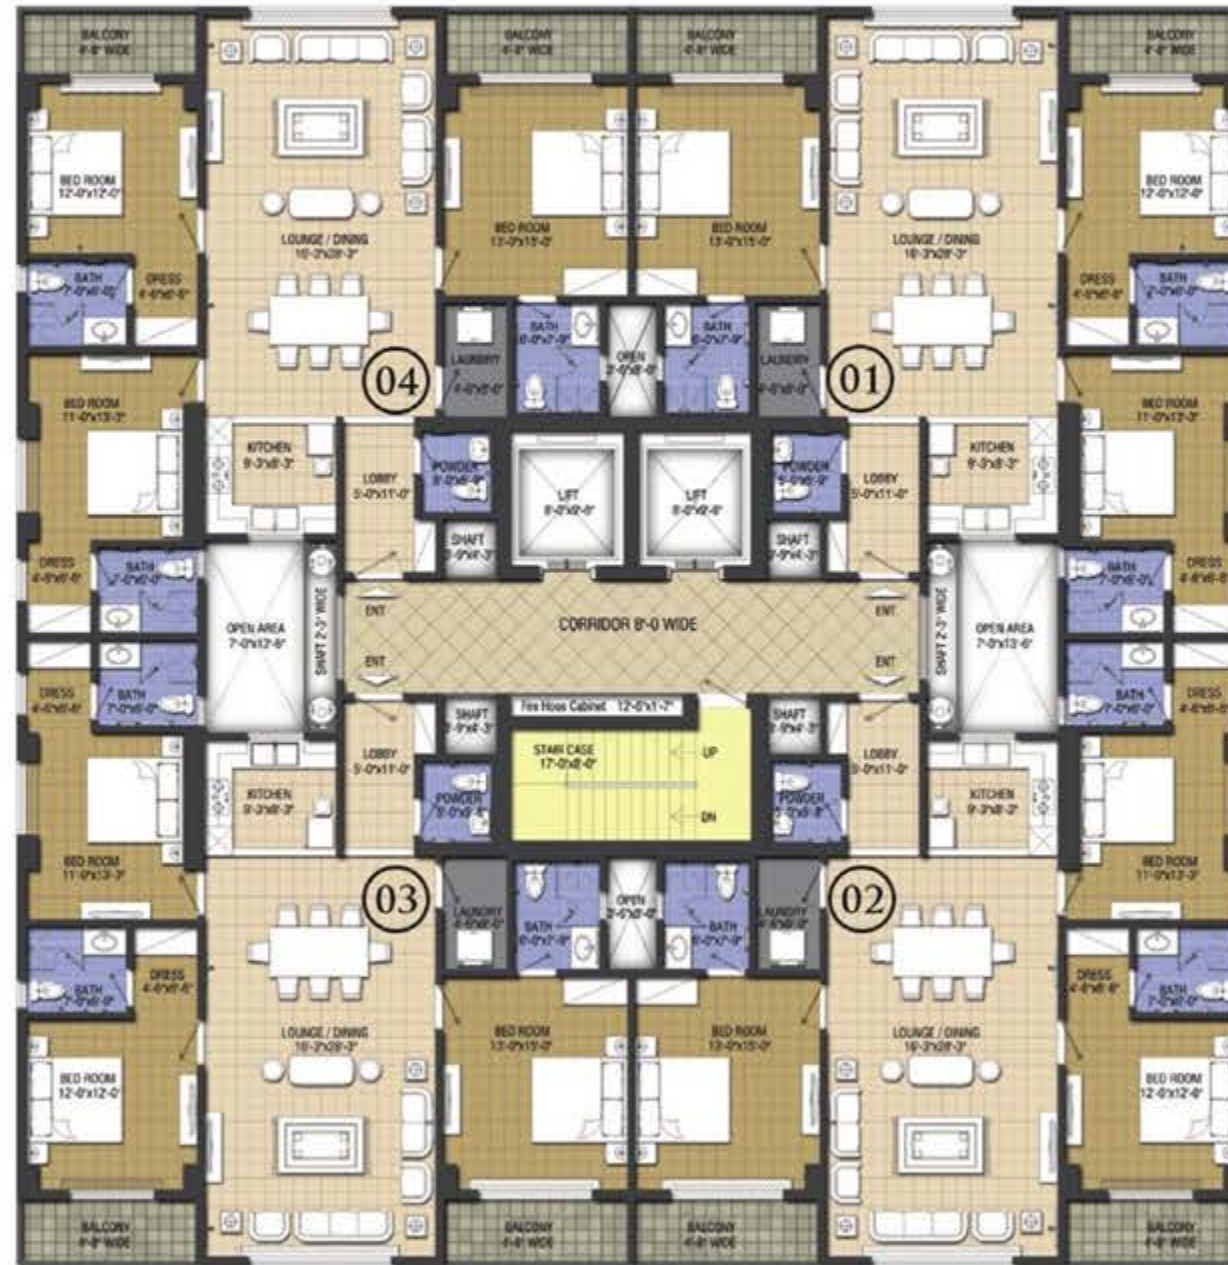

## Chic 1

# Floor Plans

# Floor Plan

1st - 11th Floors

## 2 bed - Apartment Plan

Size: 1865 sqft