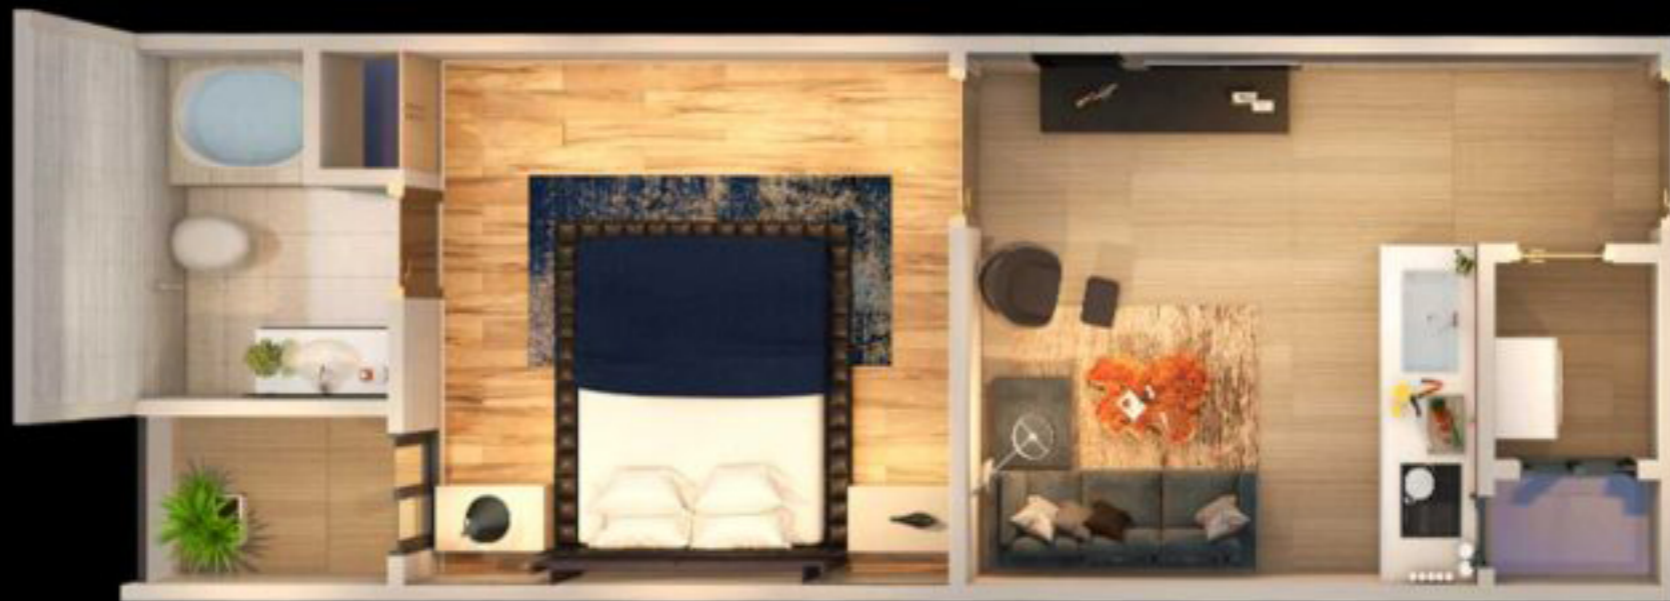

Apartment Floor Plan

IREALPROJECTS.COM

PRISM HEIGHTS
GULBERG

ip

1 BEDROOM
1024 x 576 sqft

2 BEDROOM - TYPE A
1024 x 576 sqft

2 BEDROOM - TYPE B
1024 x 576 sqft