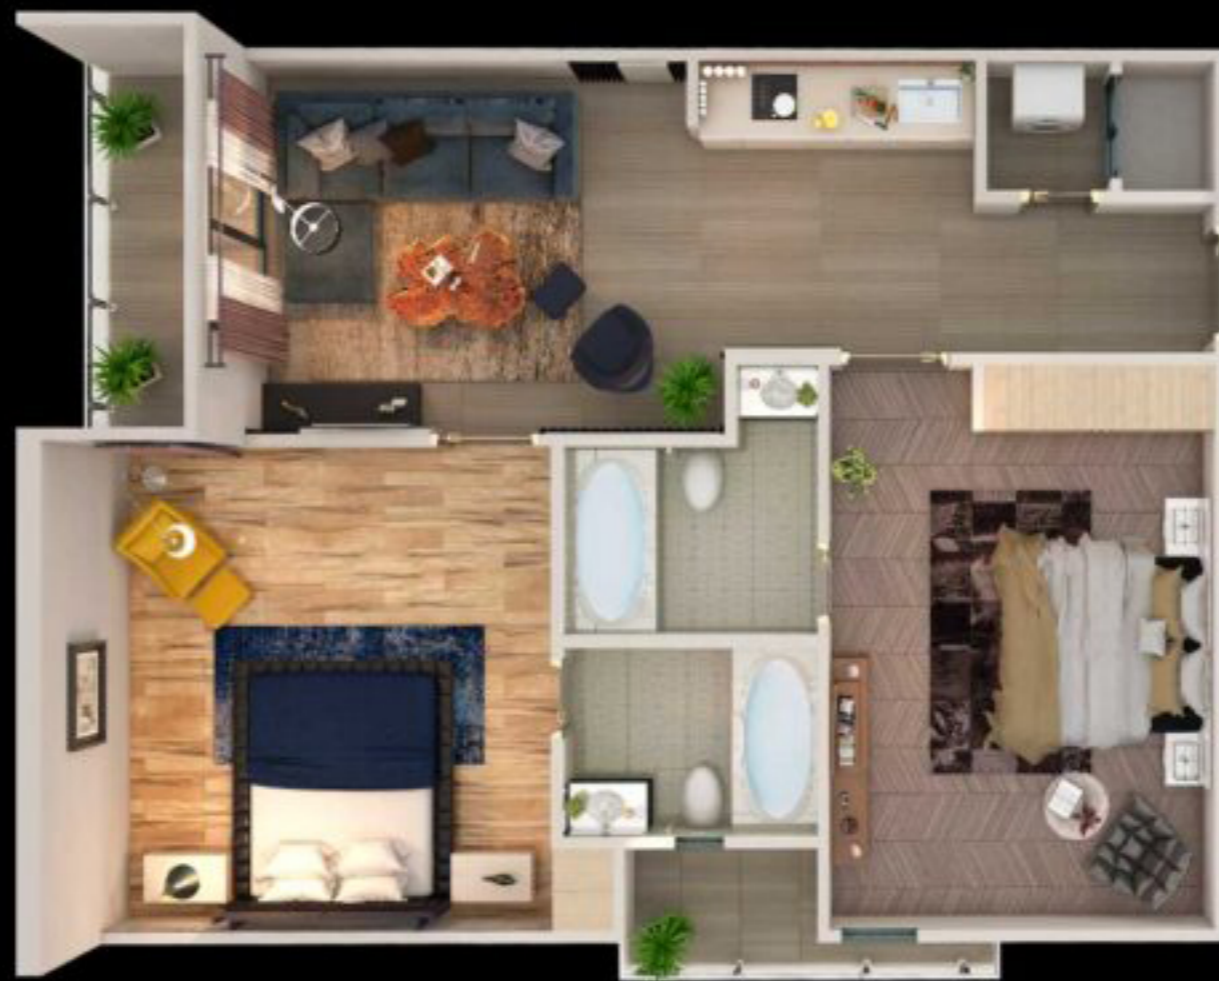

Apartment Floor Plan

IREALPROJECTS.COM

PRISM HEIGHTS
GULBERG

ip

1 BEDROOM
1024 x 576 sqft

2 BEDROOM - TYPE A
1024 x 576 sqft

2 BEDROOM - TYPE B
1024 x 576 sqft