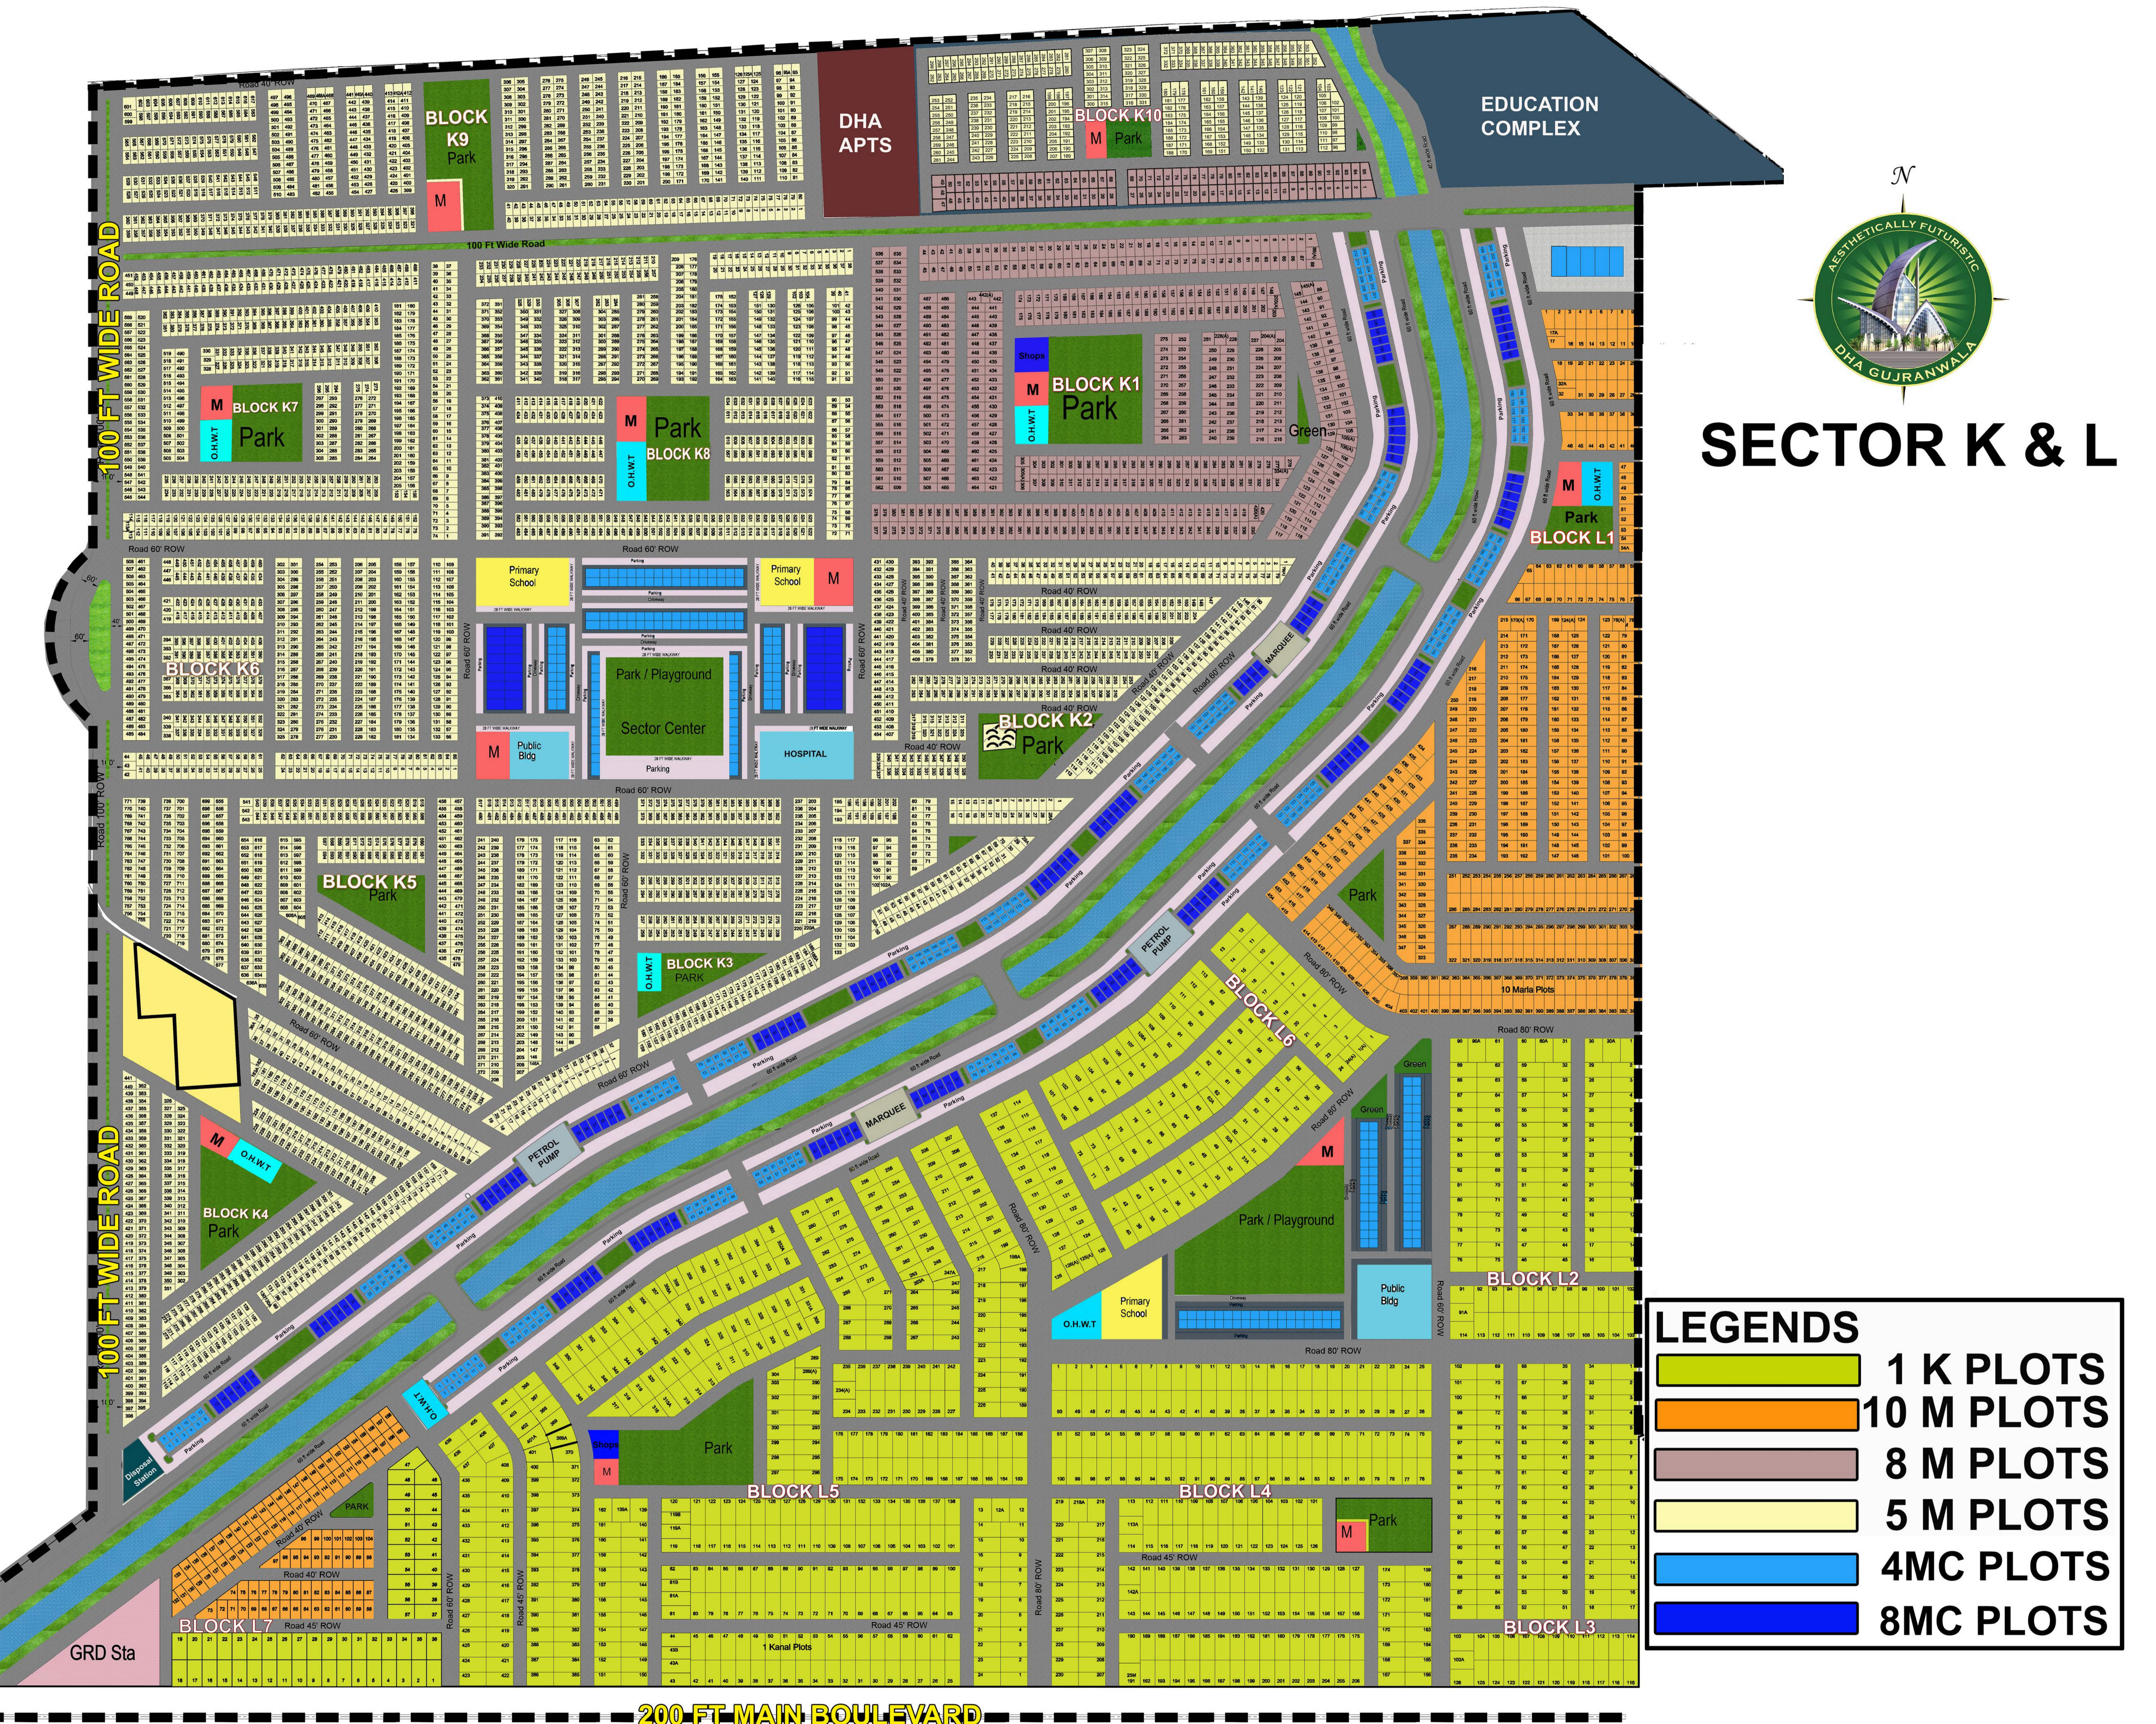

SECTOR K & L

LEGENDS

- 1 K PLOTS
- 10 M PLOTS
- 8 M PLOTS
- 5 M PLOTS
- 4MC PLOTS
- 8MC PLOTS

Note: This is a provisional map & DHA Gujranwala reserve the right to change / alter the sector layout due to any technical reason or ground variation