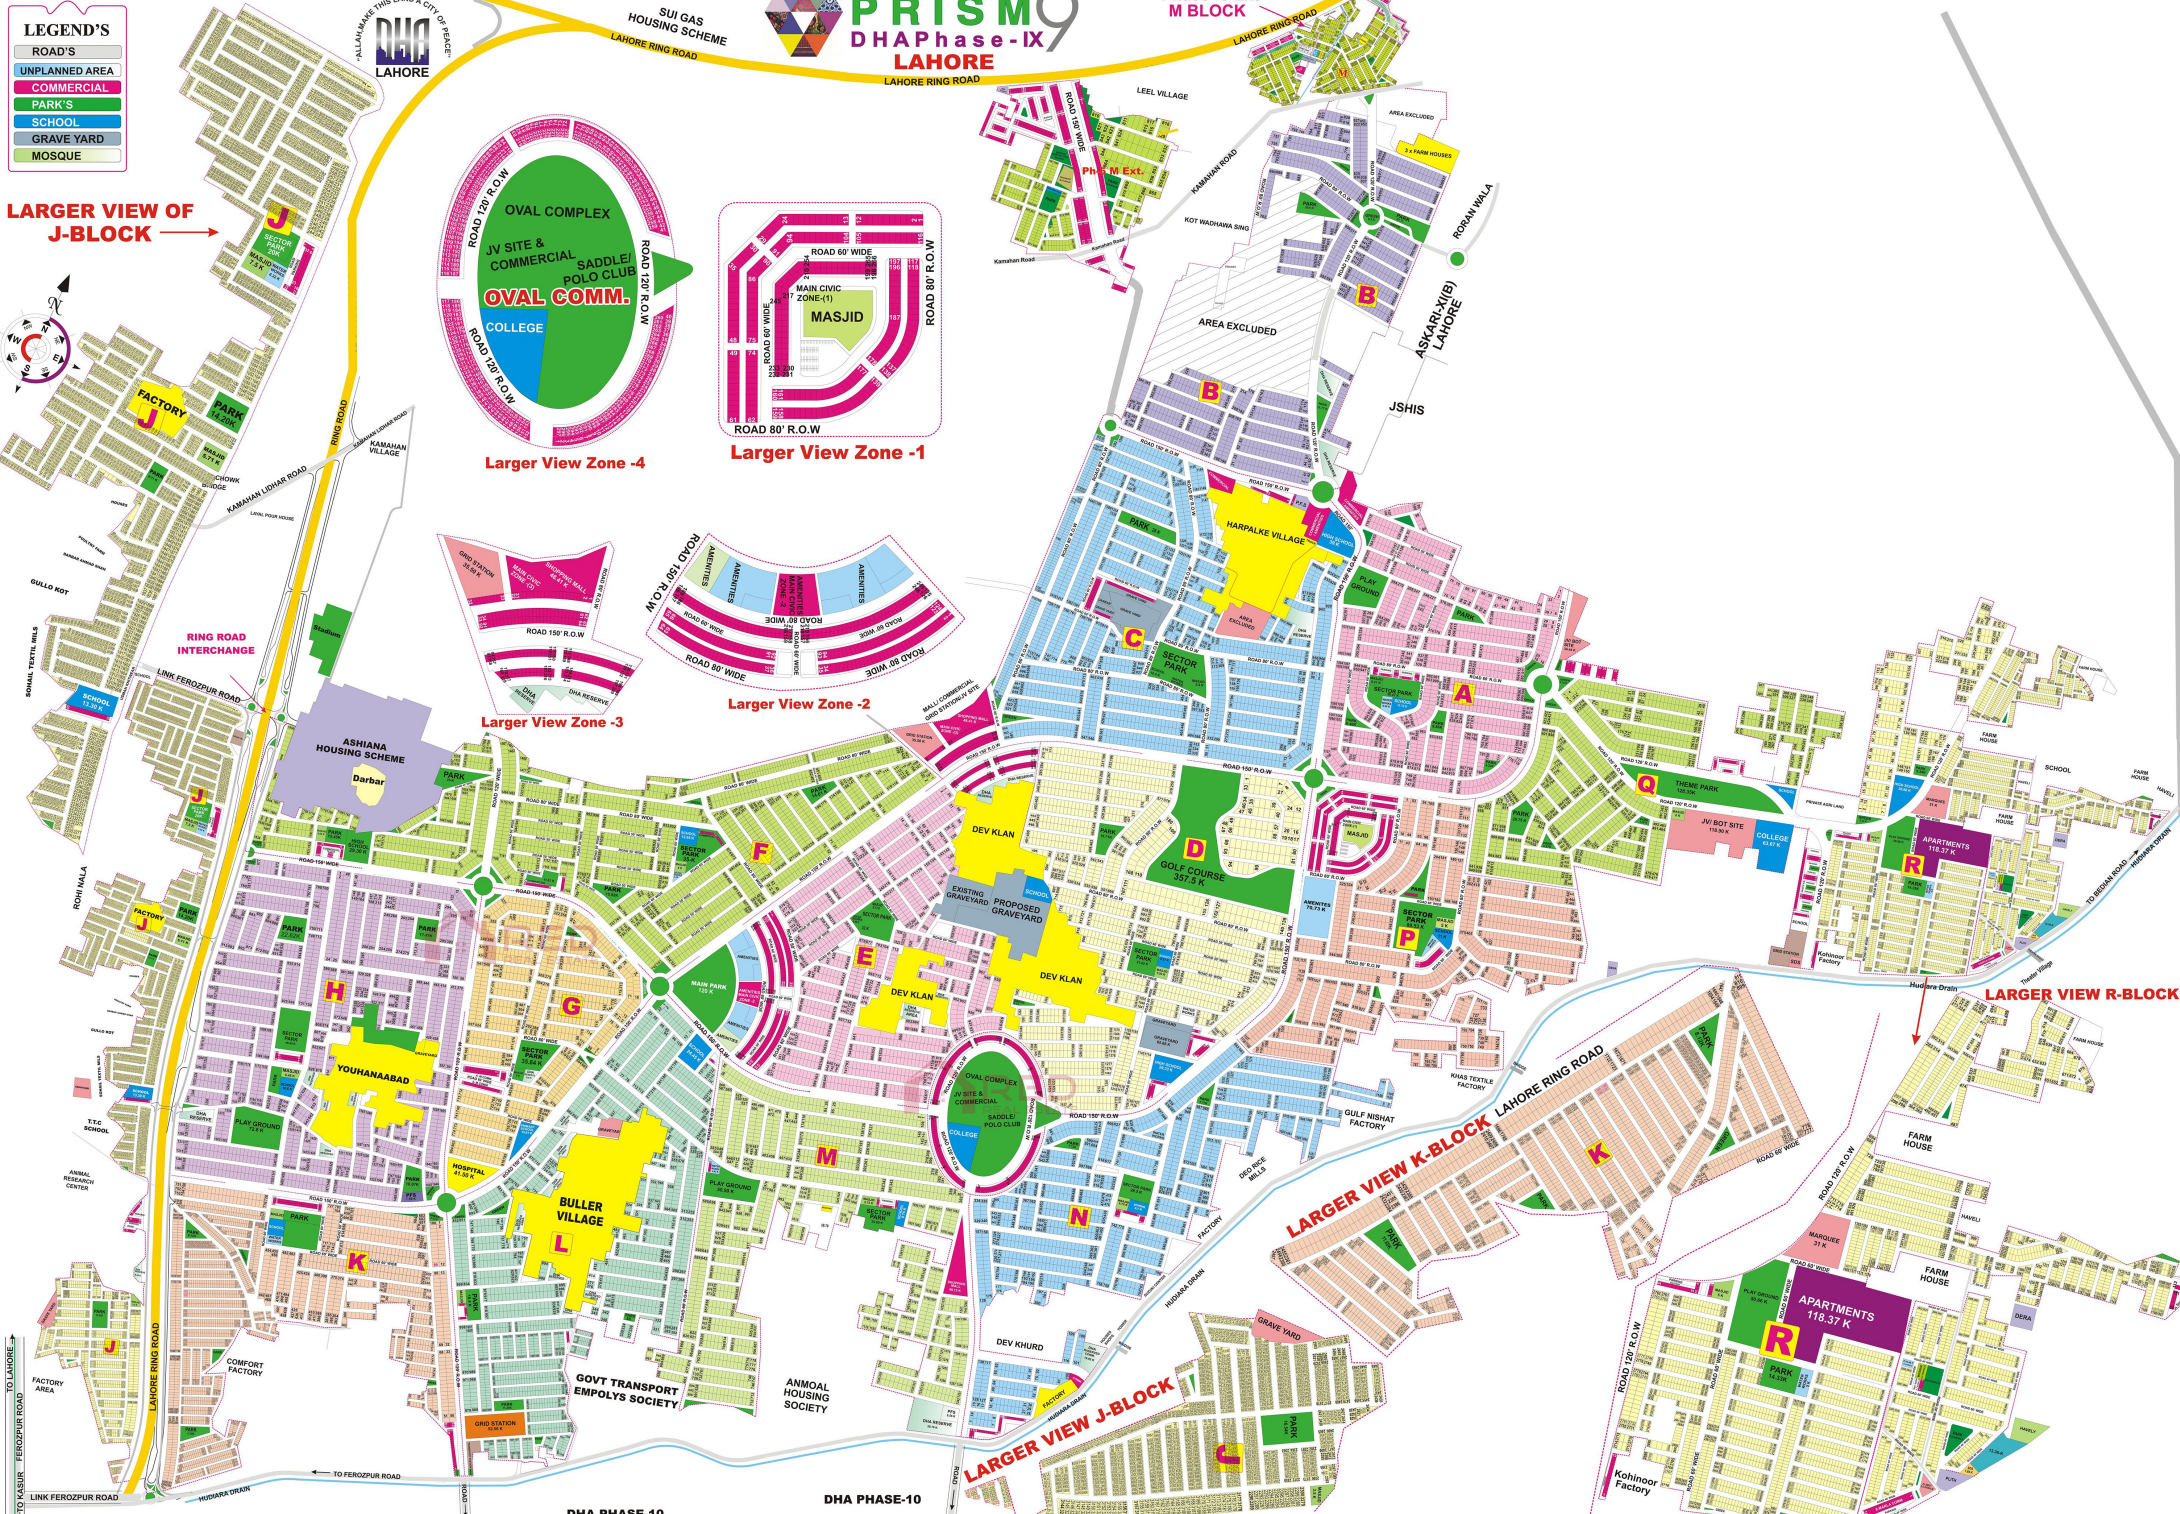

LEGEND'S

- ROAD'S
- UNPLANNED AREA
- COMMERCIAL
- PARK'S
- SCHOOL
- GRAVE YARD
- MOSQUE

PRISM
DHAPhase-IX
LAHORE

Phase -5 Ext
 M BLOCK

LARGER VIEW OF J-BLOCK

Larger View Zone -4

Larger View Zone -1

Larger View Zone -3

Larger View Zone -2

LARGER VIEW R-BLOCK