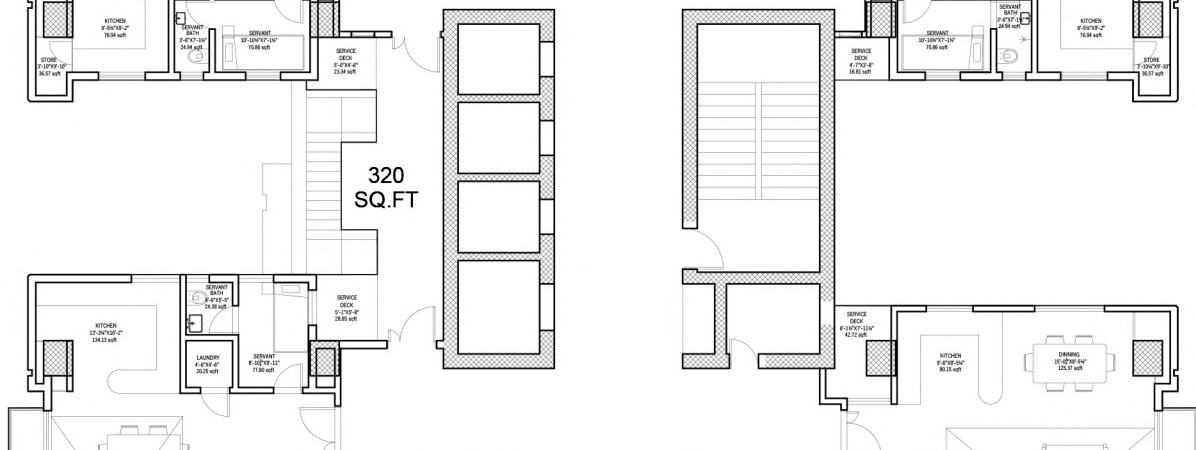

TOTAL GROSS AREA:
1798.28 SQFT
3 BED GOLD

9

TOTAL GROSS AREA:
2458.9 SQFT
4 BED LUXURY

MARGALLAH HILLS VIEW

MURREE HILLS VIEW

ISLAMABAD CITY & RAWAL LAKE VIEW

LOFT GROUND FLOOR

1

TOTAL GROSS AREA:
3018.6 SQFT

4-BED LOFT PENTHOUSE

2

TOTAL GROSS AREA:
1856.4 SQFT

2-BED LOFT PENTHOUSE

3

TOTAL GROSS AREA:
1863.6 SQFT

2-BED LOFT PENTHOUSE

4

TOTAL GROSS AREA:
2959.2 SQFT

4-BED LOFT PENTHOUSE

4-BED LOFT PENTHOUSE

5

TOTAL GROSS AREA:
3086.4 SQFT

2-BED LOFT PENTHOUSE

6

TOTAL GROSS AREA:
1800 SQFT

1-BED LOFT PENTHOUSE

7

TOTAL GROSS AREA:
1568.4 SQFT

4-BED PRESIDENTIAL LOFT PENTHOUSE

8

TOTAL GROSS AREA:
3229.2 SQFT

MURREE HILLS VIEW