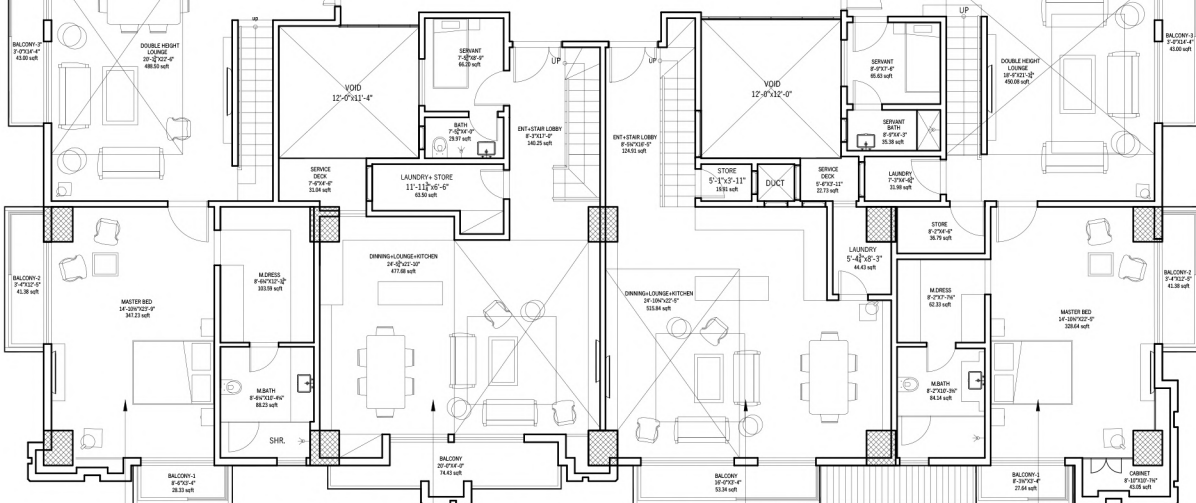

TOTAL GROSS AREA:
1798.28 SQFT
3 BED GOLD

9

TOTAL GROSS AREA:
2458.9 SQFT
4 BED LUXURY

MARGALLAH HILLS VIEW

MURREE HILLS VIEW

ISLAMABAD CITY & RAWAL LAKE VIEW

LOFT GROUND FLOOR

1

TOTAL GROSS AREA:
3018.6 SQFT

4-BED LOFT PENTHOUSE

2

TOTAL GROSS AREA:
1856.4 SQFT

2-BED LOFT PENTHOUSE

3

TOTAL GROSS AREA:
1863.6 SQFT

2-BED LOFT PENTHOUSE

4

TOTAL GROSS AREA:
2959.2 SQFT

4-BED LOFT PENTHOUSE

4-BED LOFT PENTHOUSE

5

TOTAL GROSS AREA:
3086.4 SQFT

2-BED LOFT PENTHOUSE

6

TOTAL GROSS AREA:
1800 SQFT

1-BED LOFT PENTHOUSE

7

TOTAL GROSS AREA:
1568.4 SQFT

4-BED PRESIDENTIAL LOFT PENTHOUSE

8

TOTAL GROSS AREA:
3229.2 SQFT

MURREE HILLS VIEW