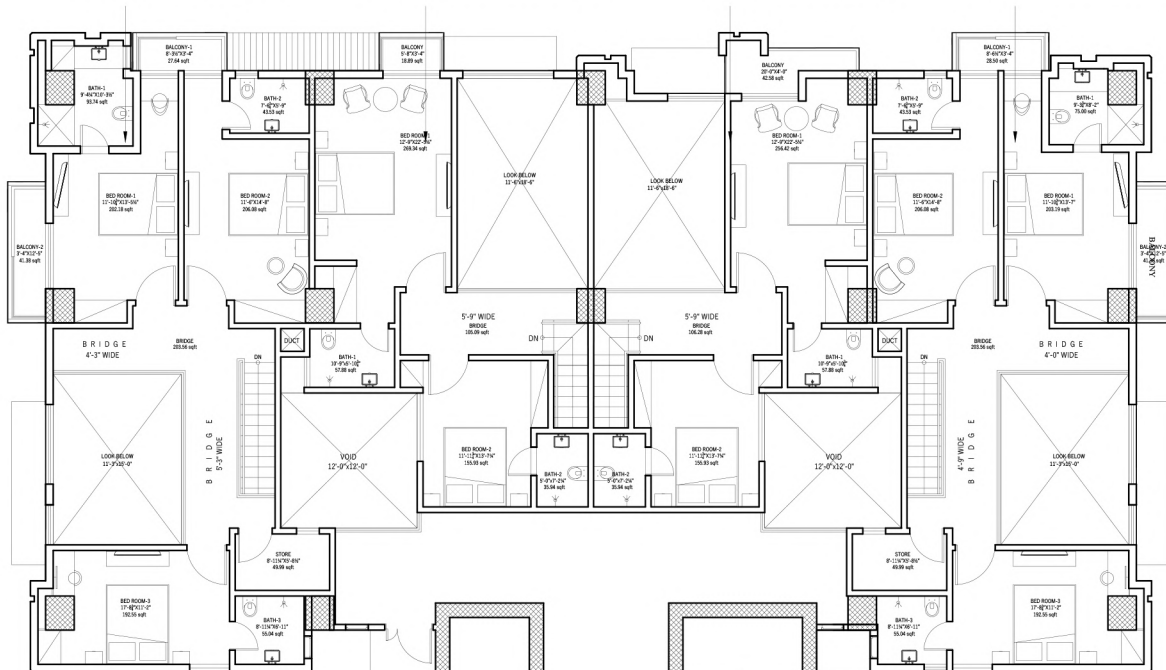

TOTAL GROSS AREA:
1800 SQFT

1-BED LOFT PENTHOUSE

7

TOTAL GROSS AREA:
1568.4 SQFT

4-BED PRESIDENTIAL LOFT PENTHOUSE

8

TOTAL GROSS AREA:
3229.2 SQFT

MURREE HILLS VIEW

ISLAMABAD CITY & RAWAL LAKE VIEW

BAHRIA GOLF VIEW

LOFT FIRST FLOOR

1

TOTAL GROSS AREA:
3018.6 SQFT
4-BED LOFT PENTHOUSE

2

TOTAL GROSS AREA:
1856.4 SQFT
2-BED LOFT PENTHOUSE

3

TOTAL GROSS AREA:
1863.6 SQFT
2-BED LOFT PENTHOUSE

4

TOTAL GROSS AREA:
2959.2 SQFT
4-BED LOFT PENTHOUSE

4-BED LOFT PENTHOUSE

5

TOTAL GROSS AREA:
3086.4 SQFT

2-BED LOFT PENTHOUSE

6