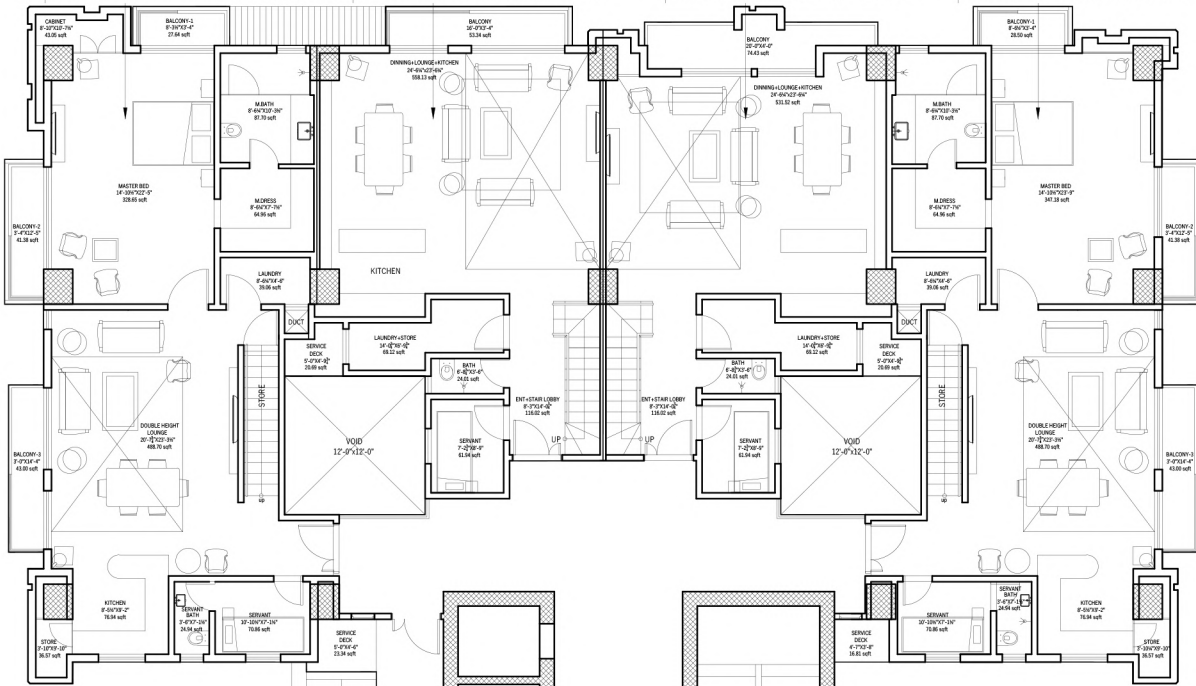

TOTAL GROSS AREA:
1798.28 SQFT
3 BED GOLD

9

TOTAL GROSS AREA:
2458.9 SQFT
4 BED LUXURY

MARGALLAH HILLS VIEW

MURREE HILLS VIEW

ISLAMABAD CITY & RAWAL LAKE VIEW

LOFT GROUND FLOOR

1

TOTAL GROSS AREA:
3018.6 SQFT

4-BED LOFT PENTHOUSE

2

TOTAL GROSS AREA:
1856.4 SQFT

2-BED LOFT PENTHOUSE

3

TOTAL GROSS AREA:
1863.6 SQFT

2-BED LOFT PENTHOUSE

4

TOTAL GROSS AREA:
2959.2 SQFT

4-BED LOFT PENTHOUSE

4-BED LOFT PENTHOUSE

5

TOTAL GROSS AREA:
3086.4 SQFT

2-BED LOFT PENTHOUSE

6

TOTAL GROSS AREA:
1800 SQFT

1-BED LOFT PENTHOUSE

7

TOTAL GROSS AREA:
1568.4 SQFT

4-BED PRESIDENTIAL LOFT PENTHOUSE

8

TOTAL GROSS AREA:
3229.2 SQFT

MURREE HILLS VIEW