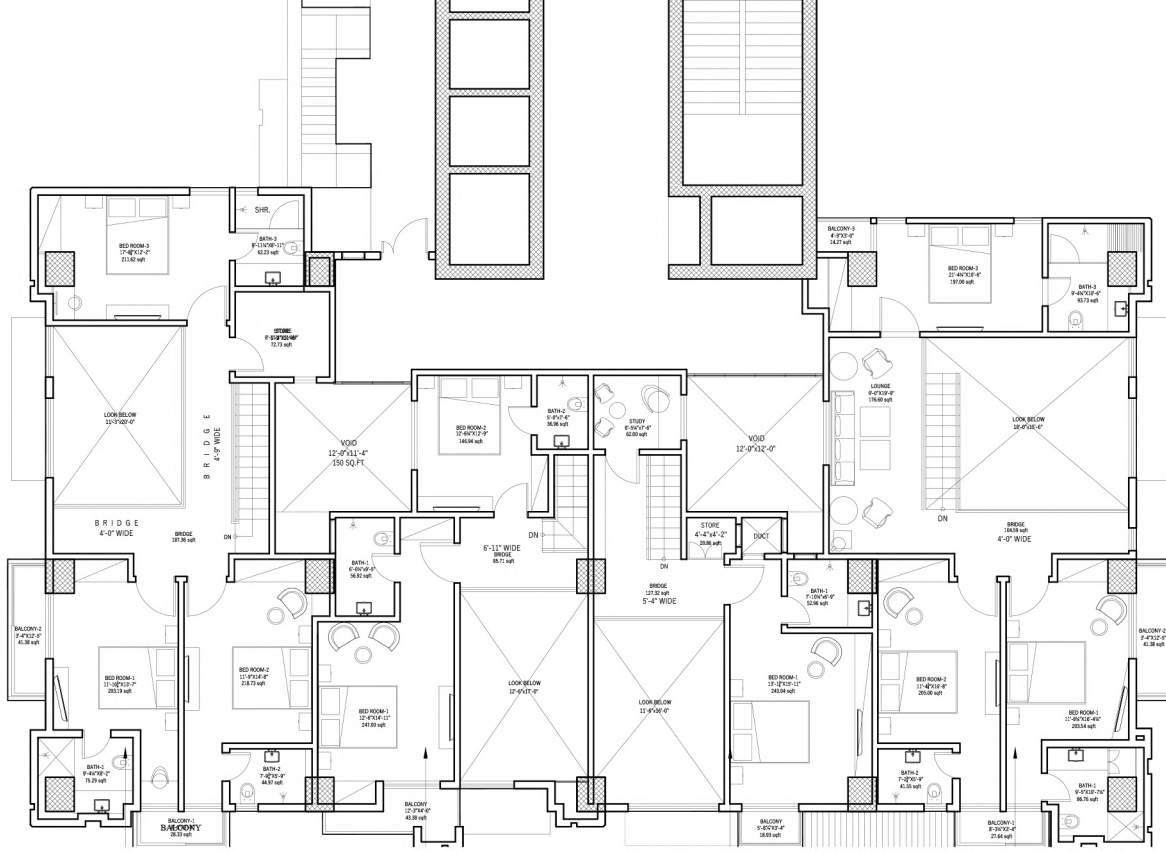

BAHRIA GOLF VIEW

LOFT FIRST FLOOR

1

TOTAL GROSS AREA:
3018.6 SQFT
4-BED LOFT PENTHOUSE

2

TOTAL GROSS AREA:
1856.4 SQFT
2-BED LOFT PENTHOUSE

3

TOTAL GROSS AREA:
1863.6 SQFT
2-BED LOFT PENTHOUSE

4

TOTAL GROSS AREA:
2959.2 SQFT
4-BED LOFT PENTHOUSE

4-BED LOFT PENTHOUSE

5

TOTAL GROSS AREA:
3086.4 SQFT

2-BED LOFT PENTHOUSE

6

TOTAL GROSS AREA:
1800 SQFT

1-BED LOFT PENTHOUSE

7

TOTAL GROSS AREA:
1568.4 SQFT

4-BED PRESIDENTIAL LOFT PENTHOUSE

8

TOTAL GROSS AREA:
3229.2 SQFT

MURREE HILLS VIEW

ISLAMABAD CITY & RAWAL LAKE VIEW

MARGALLAH HILLS VIEW