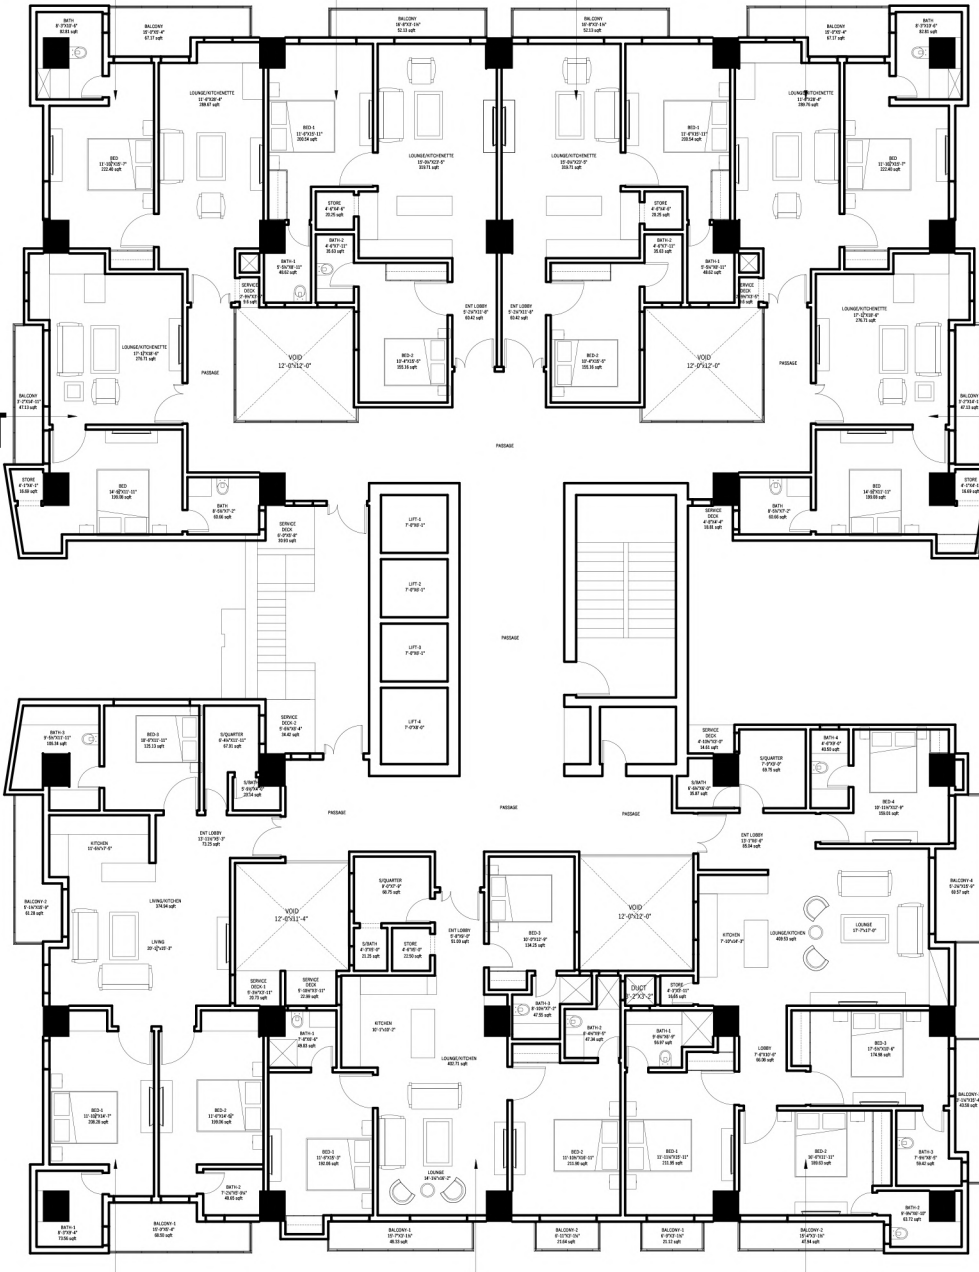

BAHRIA GOLF VIEW

1

TOTAL GROSS AREA:
899.14 SQFT
1 BED PREMIUM

3

TOTAL GROSS AREA:
1195.28 SQFT
2 BED EXECUTIVE

4

TOTAL GROSS AREA:
1195.28 SQFT
2 BED EXECUTIVE

5

TOTAL GROSS AREA:
899.14 SQFT
1 BED PREMIUM

2

TOTAL GROSS AREA:
845.54 SQFT
1 BED EXECUTIVE

6

TOTAL GROSS AREA:
829.46 SQFT
1 BED CLASSIC

7

TOTAL GROSS AREA:
1977.84 SQFT
3 BED PREMIUM

8

TOTAL GROSS AREA:
1798.28 SQFT
3 BED GOLD

9

TOTAL GROSS AREA:
2458.9 SQFT
4 BED LUXURY

MARGALLAH HILLS VIEW

MURREE HILLS VIEW

ISLAMABAD CITY & RAWAL LAKE VIEW

LOFT GROUND FLOOR

1