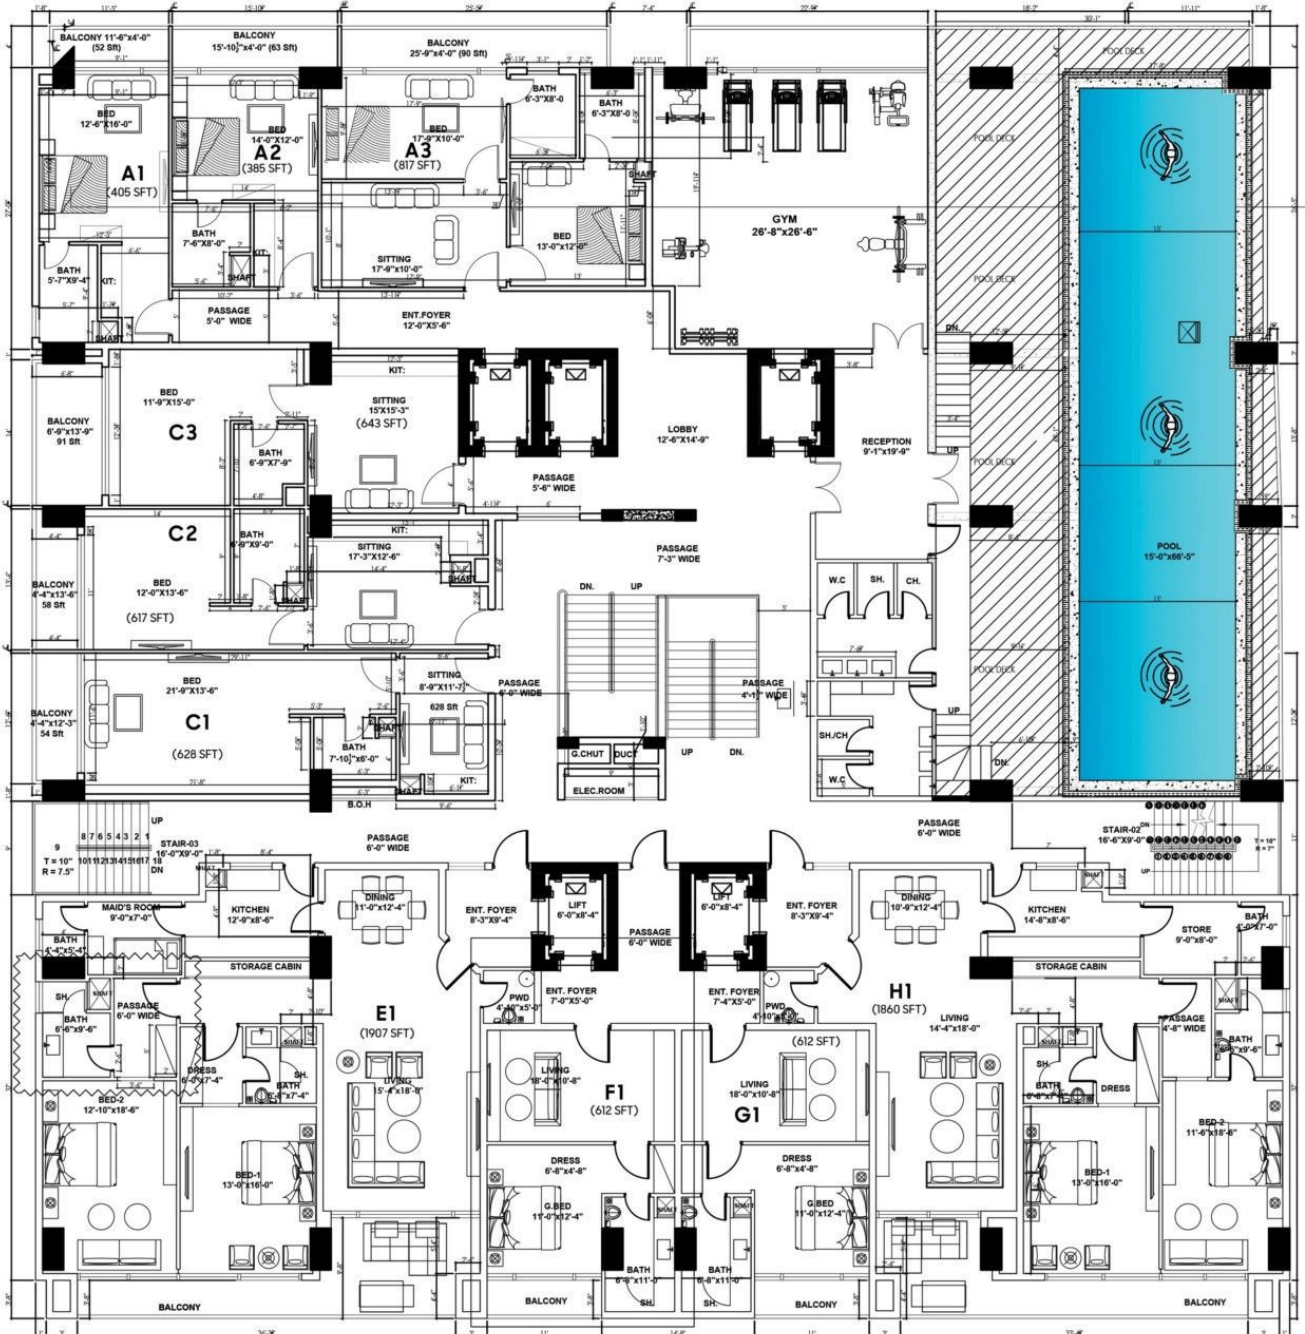

BROUGHT TO YOU BY
zameen.com
Har Pata, Humain Pata Hai

BOOKING OFFICES

- Boulevard 64, Ghalib Rd, Block D1, Gulberg III, Lahore
- Square One, 110 B-3 M.M Alam Road, Gulberg III, Lahore

SITE OFFICE

15, Block L, Gulberg III,
Lahore