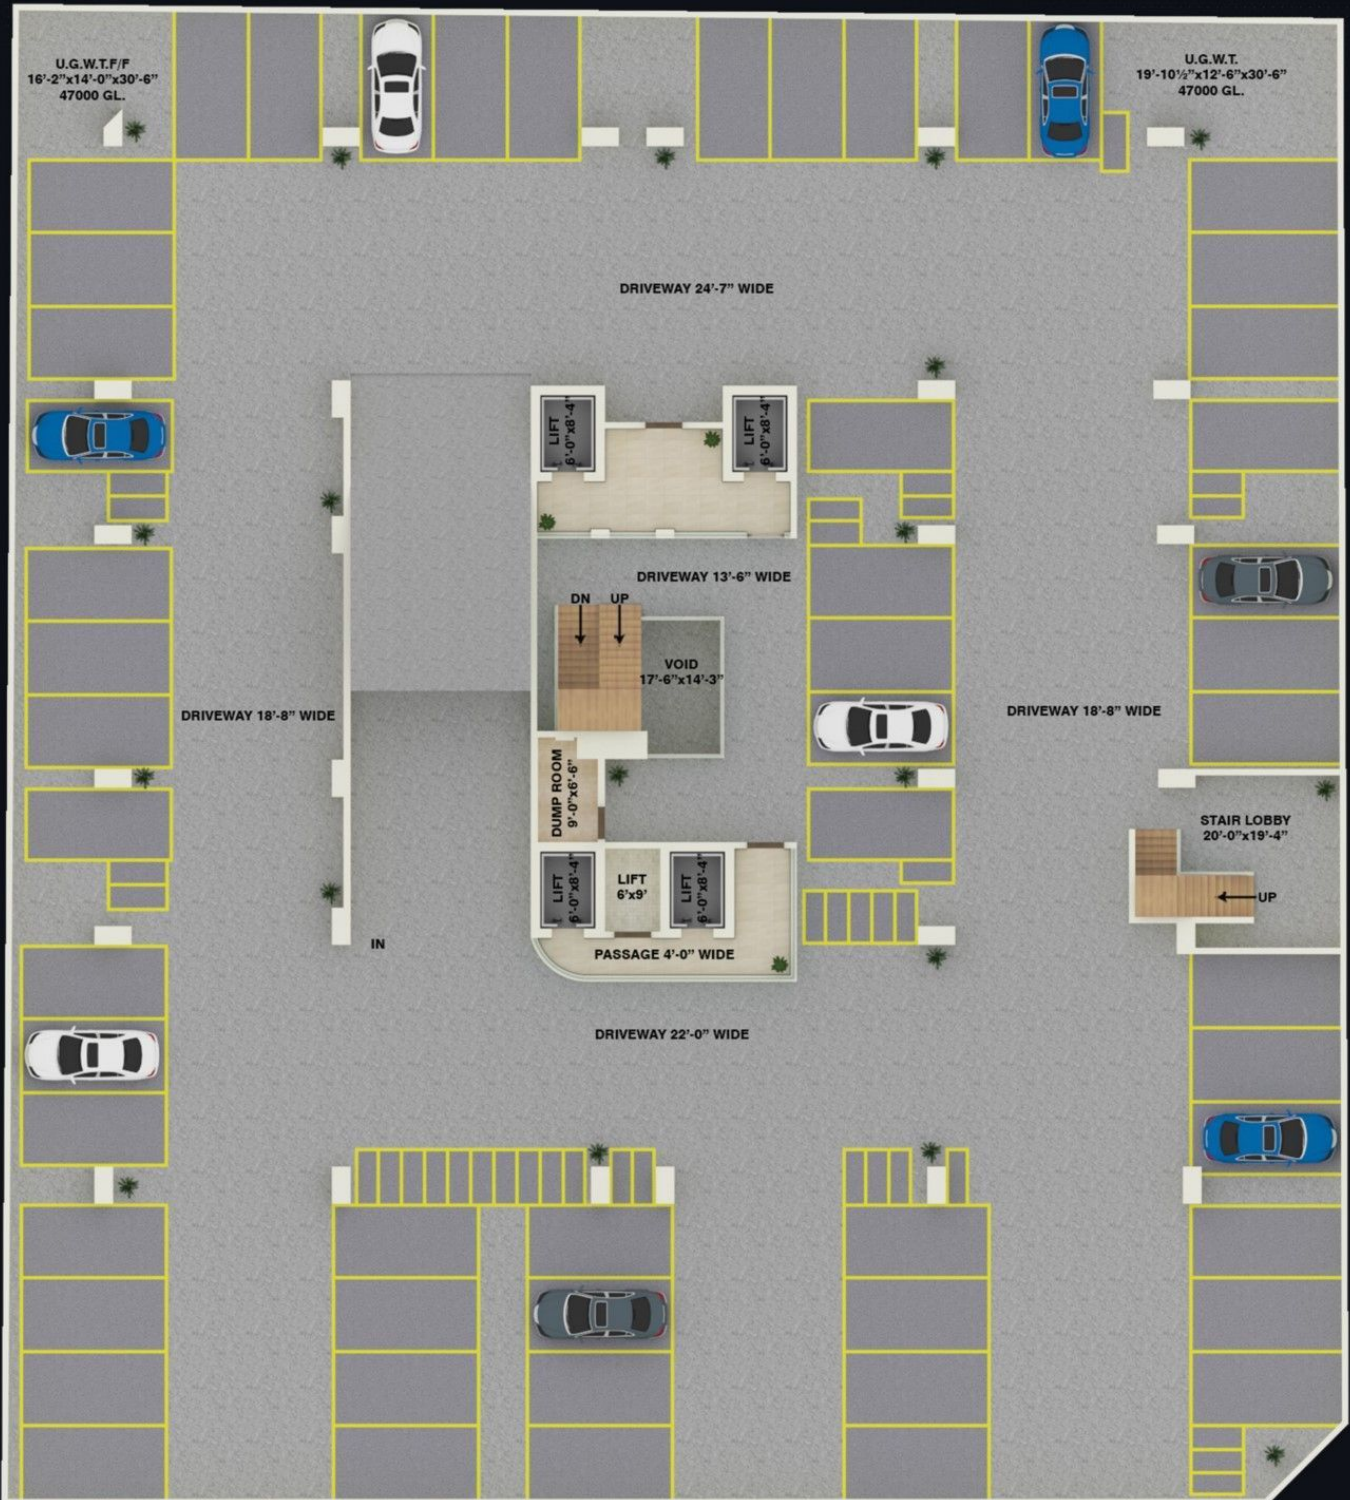

BROUGHT TO YOU BY
zameen.com
Har Pata, Humain Pata Hai

BOOKING OFFICES

- Boulevard 64, Ghalib Rd, Block D1, Gulberg III, Lahore
- Square One, 110 B-3 M.M Alam Road, Gulberg III, Lahore

SITE OFFICE

15, Block L, Gulberg III, Lahore