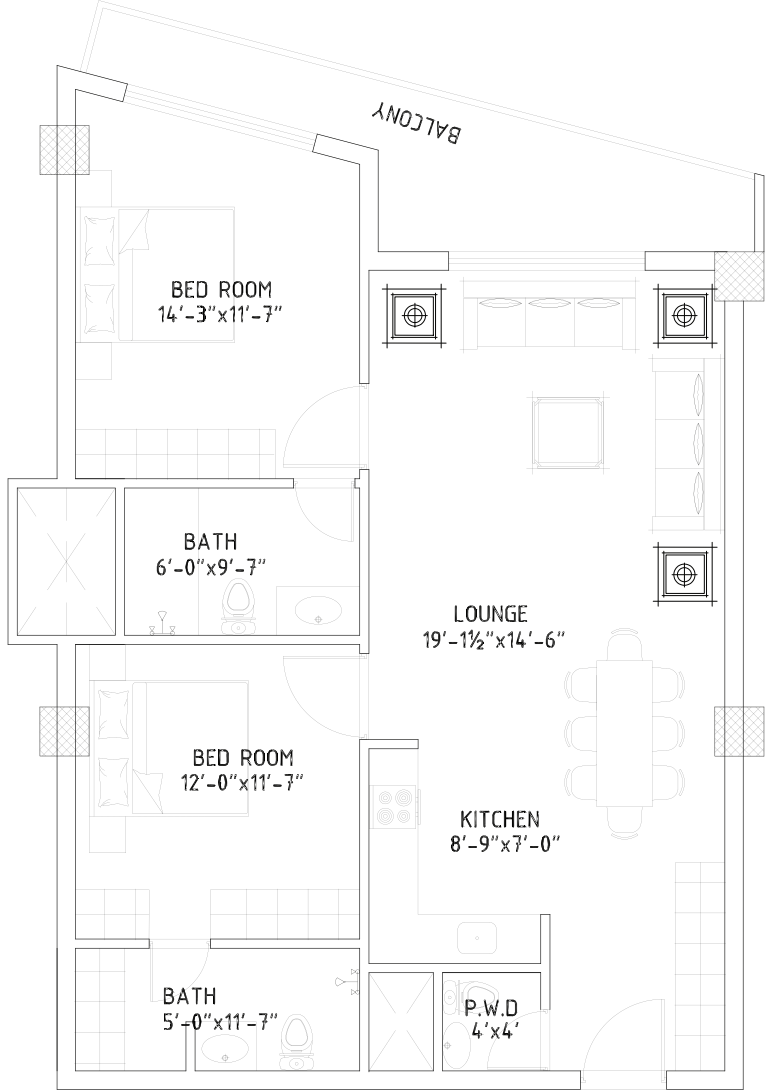

REGENT ONE

ELEGANCE HAS A NEW EXPRESSION

FLOOR PLANS

GROUND FLOOR

REGENT ONE

GROUND FLOOR PLAN

TYPICAL FLOOR PLAN (1ST- 9TH)

1ST TO 9TH FLOOR PLAN

**3-BEDROOM
APARTMENT**

APARTMENT - 2
03 BED - 2300 SQ.FT

2-BEDROOM
APARTMENT

APARTMENT - 4
02 BED - 1650 SQ.FT

2-BEDROOM
APARTMENT

REGENT ONE

APARTMENT - 5
02 BED - 1450 SQ.FT

1-BEDROOM
APARTMENT

REGENT ONE

APARTMENT - 7
01 BED - 999 SQ.FT