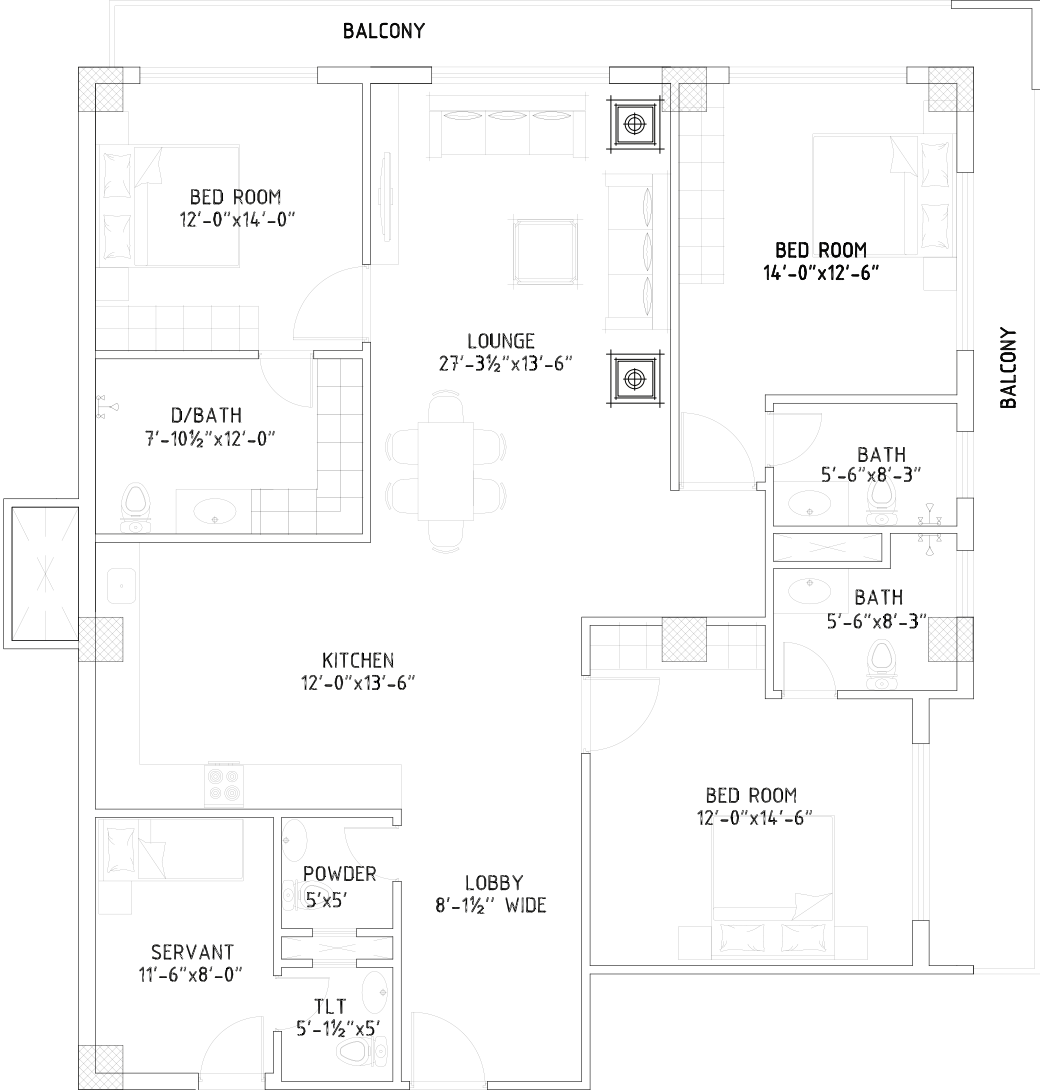

REGENT ONE

ELEGANCE HAS A NEW EXPRESSION

FLOOR PLANS

GROUND FLOOR

REGENT ONE

GROUND FLOOR PLAN

TYPICAL FLOOR PLAN (1ST- 9TH)

1ST TO 9TH FLOOR PLAN

**3-BEDROOM
APARTMENT**

APARTMENT - 2
03 BED - 2300 SQ.FT

2-BEDROOM
APARTMENT

APARTMENT - 4
02 BED - 1650 SQ.FT

2-BEDROOM
APARTMENT

REGENT ONE

APARTMENT - 5
02 BED - 1450 SQ.FT

1-BEDROOM
APARTMENT

REGENT ONE

APARTMENT - 7
01 BED - 999 SQ.FT