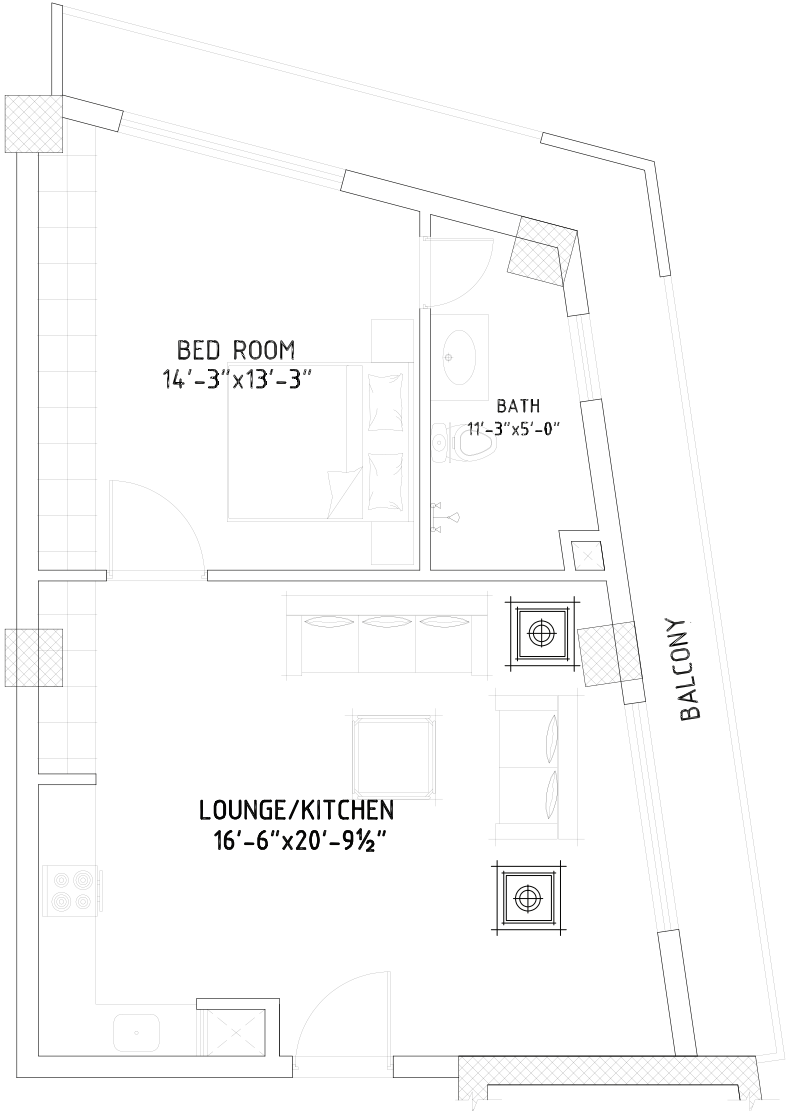

REGENT ONE

ELEGANCE HAS A NEW EXPRESSION

FLOOR PLANS

GROUND FLOOR

REGENT ONE

GROUND FLOOR PLAN

TYPICAL FLOOR PLAN (1ST- 9TH)

1ST TO 9TH FLOOR PLAN

**3-BEDROOM
APARTMENT**

APARTMENT - 2
03 BED - 2300 SQ.FT

2-BEDROOM
APARTMENT

APARTMENT - 4
02 BED - 1650 SQ.FT

2-BEDROOM
APARTMENT

REGENT ONE

APARTMENT - 5
02 BED - 1450 SQ.FT

1-BEDROOM
APARTMENT

REGENT ONE

APARTMENT - 7
01 BED - 999 SQ.FT