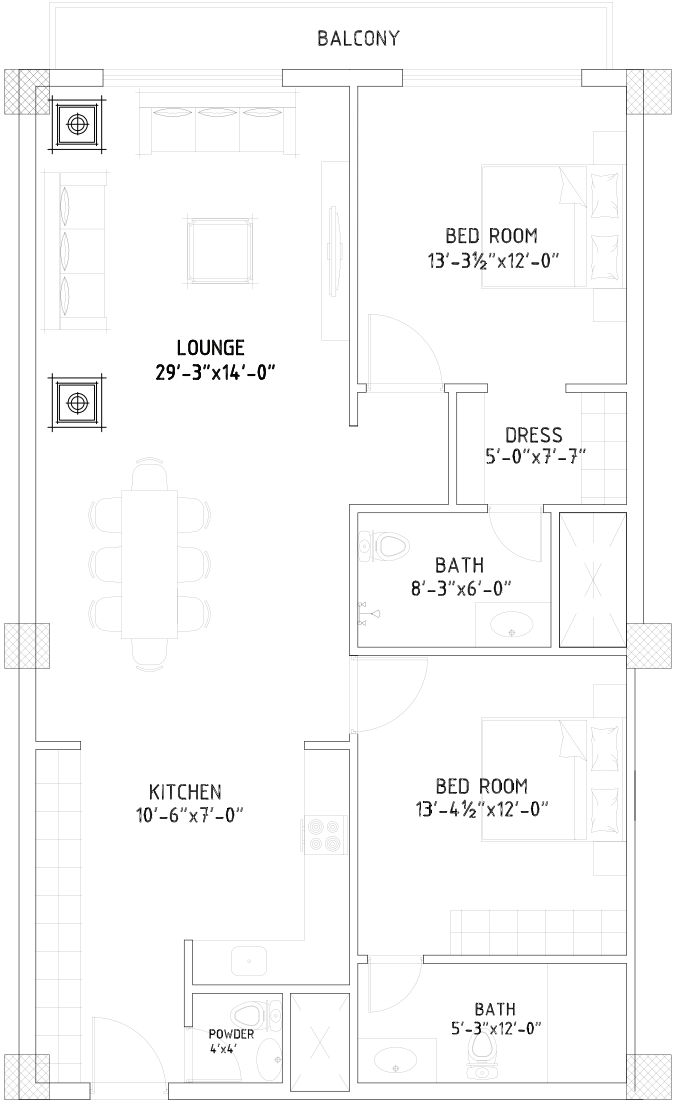

REGENT ONE

ELEGANCE HAS A NEW EXPRESSION

FLOOR PLANS

GROUND FLOOR

REGENT ONE

GROUND FLOOR PLAN

TYPICAL FLOOR PLAN (1ST- 9TH)

1ST TO 9TH FLOOR PLAN

**3-BEDROOM
APARTMENT**

APARTMENT - 2
03 BED - 2300 SQ.FT

2-BEDROOM
APARTMENT

APARTMENT - 4
02 BED - 1650 SQ.FT

2-BEDROOM
APARTMENT

REGENT ONE

APARTMENT - 5
02 BED - 1450 SQ.FT

1-BEDROOM
APARTMENT

REGENT ONE

APARTMENT - 7
01 BED - 999 SQ.FT