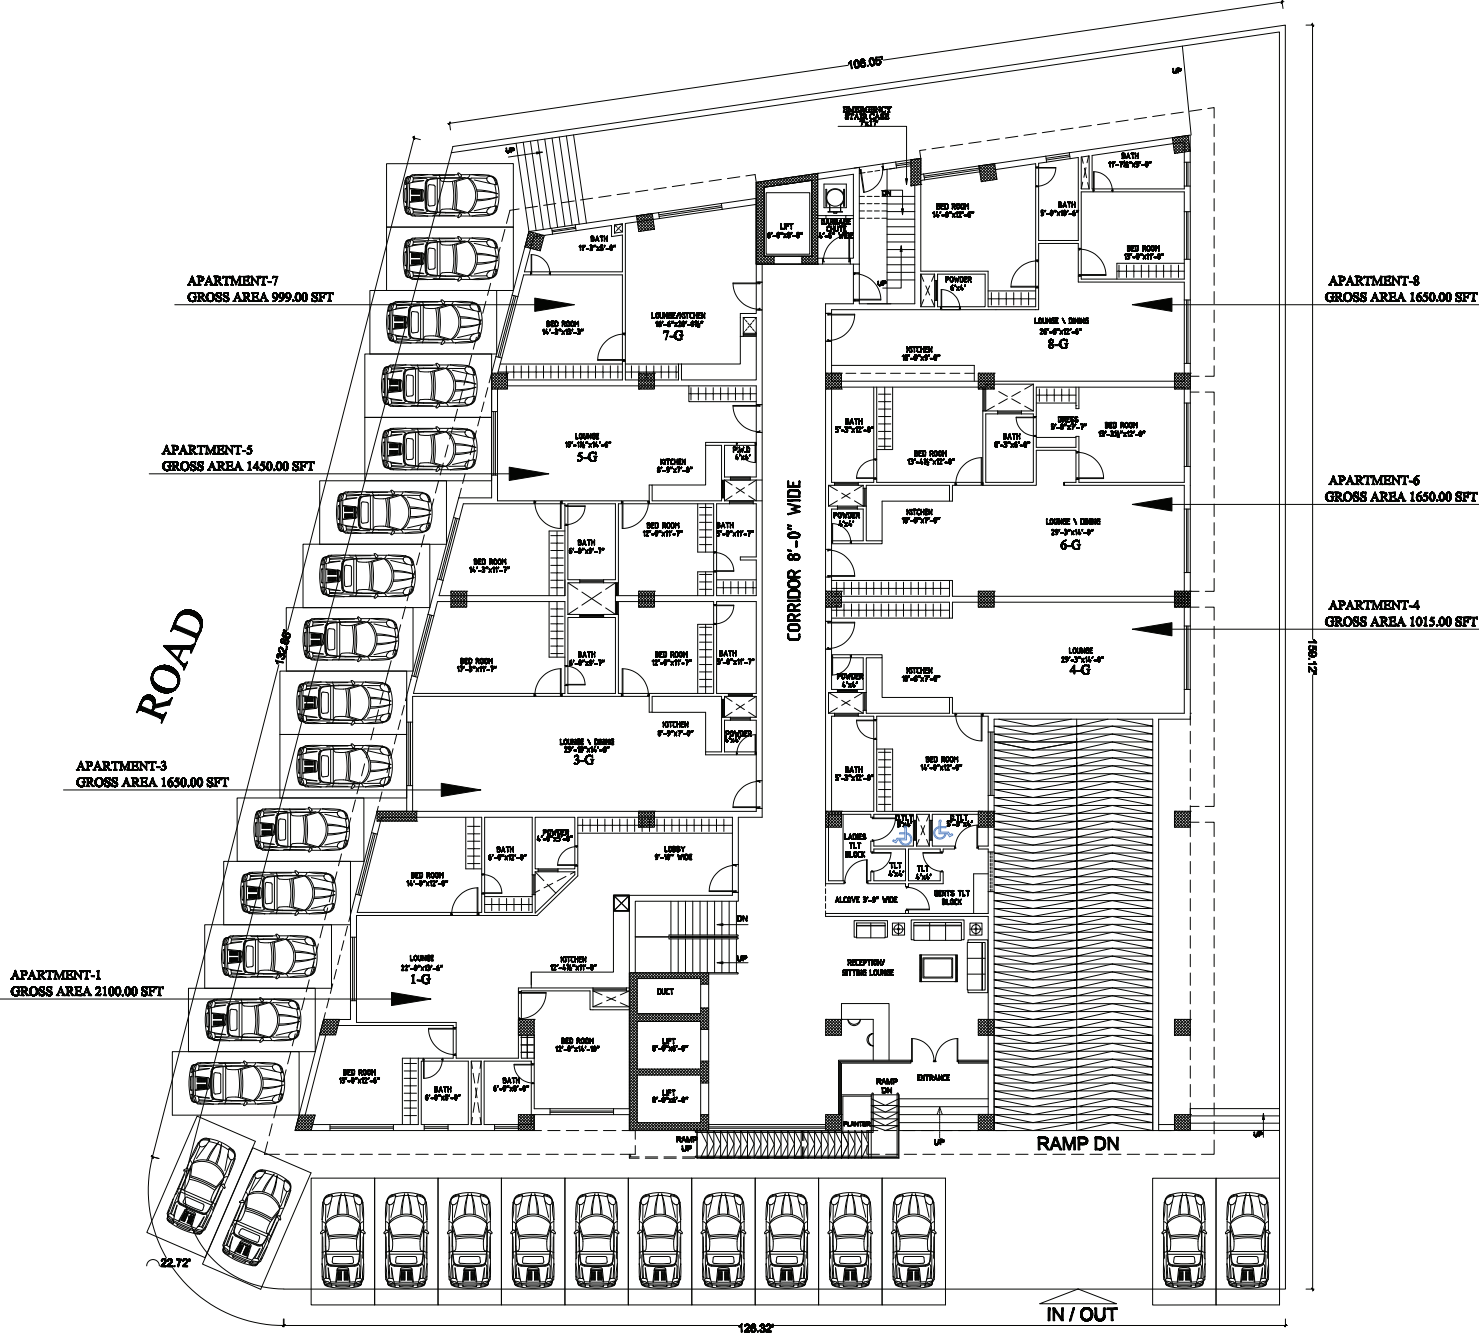

REGENT ONE

ELEGANCE HAS A NEW EXPRESSION

FLOOR PLANS

GROUND FLOOR

REGENT ONE

GROUND FLOOR PLAN

TYPICAL FLOOR PLAN (1ST- 9TH)

1ST TO 9TH FLOOR PLAN

**3-BEDROOM
APARTMENT**

APARTMENT - 2
03 BED - 2300 SQ.FT

2-BEDROOM
APARTMENT

APARTMENT - 4
02 BED - 1650 SQ.FT

2-BEDROOM
APARTMENT

REGENT ONE

APARTMENT - 5
02 BED - 1450 SQ.FT

1-BEDROOM
APARTMENT

REGENT ONE

APARTMENT - 7
01 BED - 999 SQ.FT