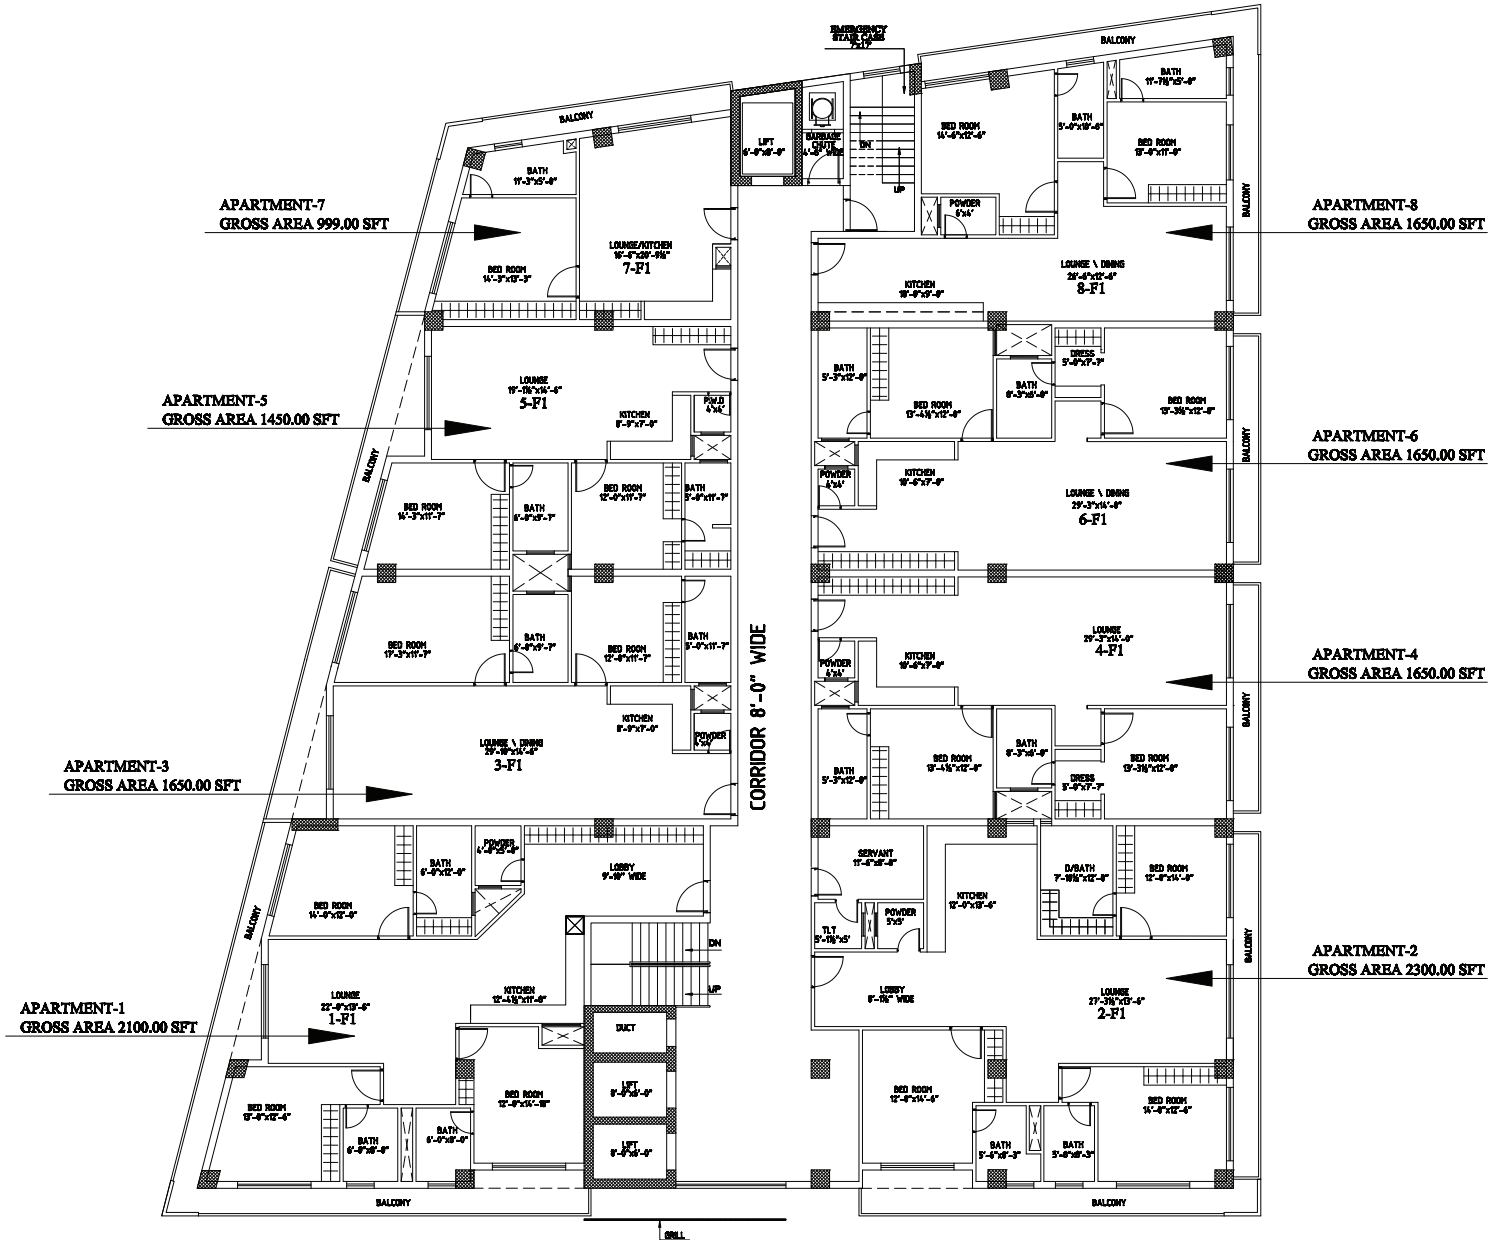

REGENT ONE

ELEGANCE HAS A NEW EXPRESSION

FLOOR PLANS

GROUND FLOOR

REGENT ONE

GROUND FLOOR PLAN

TYPICAL FLOOR PLAN (1ST- 9TH)

1ST TO 9TH FLOOR PLAN

**3-BEDROOM
APARTMENT**

APARTMENT - 2
03 BED - 2300 SQ.FT

2-BEDROOM
APARTMENT

APARTMENT - 4
02 BED - 1650 SQ.FT

2-BEDROOM
APARTMENT

REGENT ONE

APARTMENT - 5
02 BED - 1450 SQ.FT

1-BEDROOM
APARTMENT

REGENT ONE

APARTMENT - 7
01 BED - 999 SQ.FT